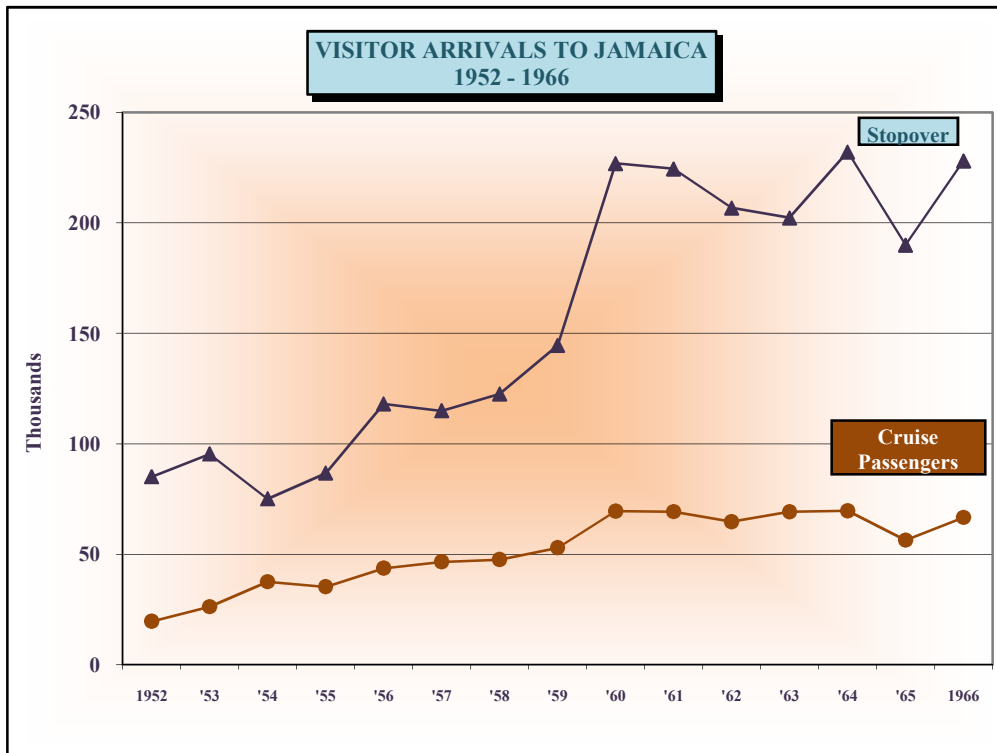

TABLE 1

VISITOR ARRIVALS TO JAMAICA
1952 - 1966

	STOPOVERS	CRUISE PASSENGERS
1952	85,104	19,682
1953	95,445	26,287
1954	75,158	37,650
1955	86,793	35,356
1956	118,130	43,798
1957	115,004	46,660
1958	122,624	47,688
1959	144,652	53,054
1960	226,945	69,601
1961	224,492	69,407
1962	206,838	64,854
1963	202,329	69,374
1964	232,190	69,800
1965	190,013	56,473
1966	228,141	66,806

Fig. 1